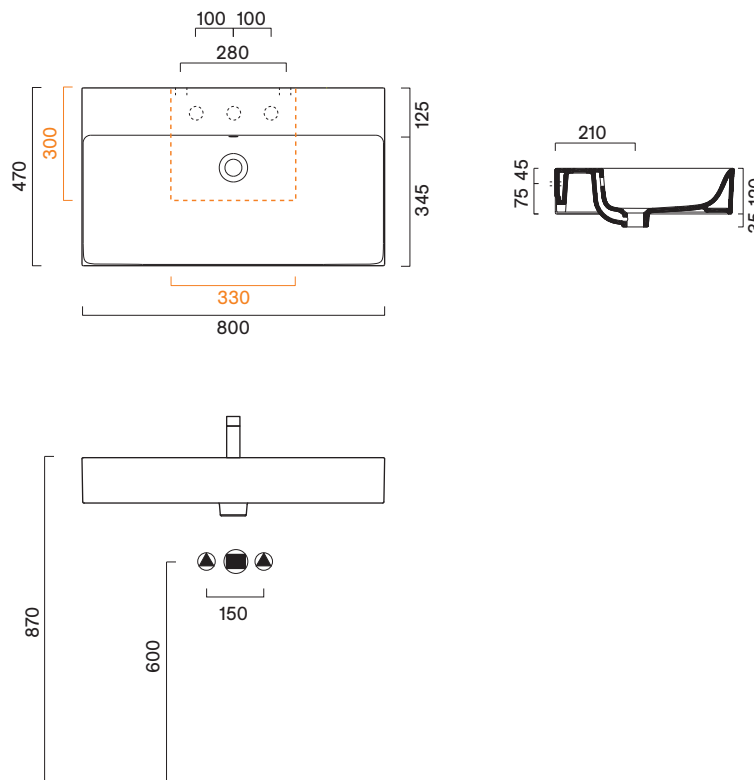

Premium 80x47

Description	cm 80x47 kg 22	Washbasin with overflow. Wall-hung, countertop, on furniture or on metal frame installation.
Codes, colours and finishes	02 2080 1001 (ex.180VPNFC00)	Bianco glossy - Washbasin with 1 taphole, prearranged for 3 tapholes. ○
	02 2080 1021	Bianco satin - Washbasin with 1 taphole, prearranged for 3 tapholes. ○
	02 2080 1022	Nero satin - Washbasin with 1 taphole, prearranged for 3 tapholes. ●
	02 2080 0001 (ex.180VPN00)	Bianco glossy - Washbasin without taphole, prearranged for 3 tapholes. ○
	02 2080 0021	Bianco satin - Washbasin without taphole, prearranged for 3 tapholes. ○
	02 2080 0022	Nero satin - Washbasin without taphole, prearranged for 3 tapholes. ●

Plus and features

Cataglaze+

EN 14688 - CL20

Dimensions

cod. 02 5880 0022
Wall-hung metal frame in satin black
with shelf included.

cod. 02 5801 0022
Pair of legs to be added to metal frame
for floor-standing version.