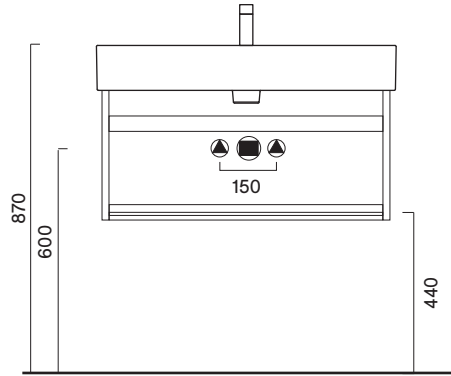

Premium 80x47

Description	cm 80x47 kg 22	Washbasin with overflow. Wall-hung, countertop, on furniture or on metal frame installation.
Codes, colours and finishes	02 2080 1001 (ex.180VPNFC00)	Bianco glossy - Washbasin with 1 taphole, prearranged for 3 tapholes. ○
	02 2080 1021	Bianco satin - Washbasin with 1 taphole, prearranged for 3 tapholes. ○
	02 2080 1022	Nero satin - Washbasin with 1 taphole, prearranged for 3 tapholes. ●
	02 2080 0001 (ex.180VPN00)	Bianco glossy - Washbasin without taphole, prearranged for 3 tapholes. ○
	02 2080 0021	Bianco satin - Washbasin without taphole, prearranged for 3 tapholes. ○
	02 2080 0022	Nero satin - Washbasin without taphole, prearranged for 3 tapholes. ●

Plus and features

Cataglaze+

EN 14688 - CL20

Dimensions

cod. 02 5880 0022
Wall-hung metal frame in satin black
with shelf included.

cod. 02 5801 0022
Pair of legs to be added to metal frame
for floor-standing version.