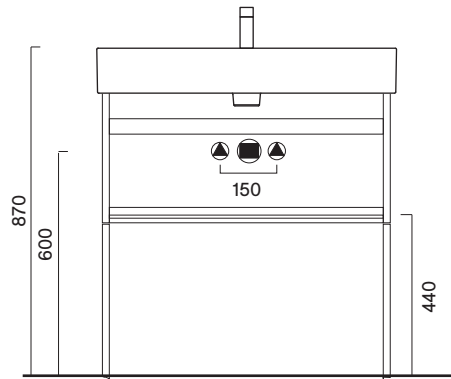

Premium 80x47

Description	cm 80x47 kg 22	Washbasin with overflow. Wall-hung, countertop, on furniture or on metal frame installation.
Codes, colours and finishes	02 2080 1001 (ex.180VPNFC00)	Bianco glossy - Washbasin with 1 taphole, prearranged for 3 tapholes. ○
	02 2080 1021	Bianco satin - Washbasin with 1 taphole, prearranged for 3 tapholes. ○
	02 2080 1022	Nero satin - Washbasin with 1 taphole, prearranged for 3 tapholes. ●
	02 2080 0001 (ex.180VPN00)	Bianco glossy - Washbasin without taphole, prearranged for 3 tapholes. ○
	02 2080 0021	Bianco satin - Washbasin without taphole, prearranged for 3 tapholes. ○
	02 2080 0022	Nero satin - Washbasin without taphole, prearranged for 3 tapholes. ●

Plus and features

Cataglaze+

EN 14688 - CL20

Dimensions

cod. 02 5880 0022
Wall-hung metal frame in satin black
with shelf included.

cod. 02 5801 0022
Pair of legs to be added to metal frame
for floor-standing version.